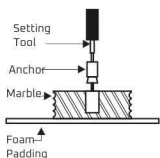

For Marble Counter tops:

1. Position the counter top upside down on foam padding to protect the surface. Mark and drill 3/5" holes 5/8" deep at the locations shown on the template.
2. Use a setting tool and hammer to secure the anchors.